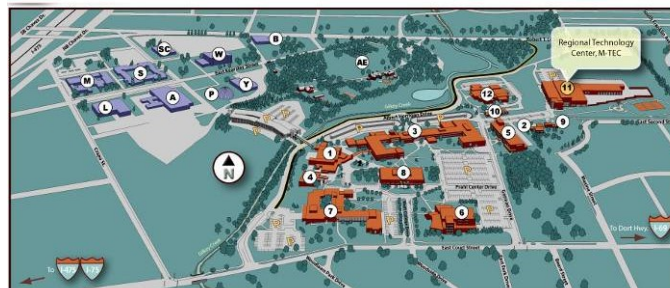

See full size map on back of flyer